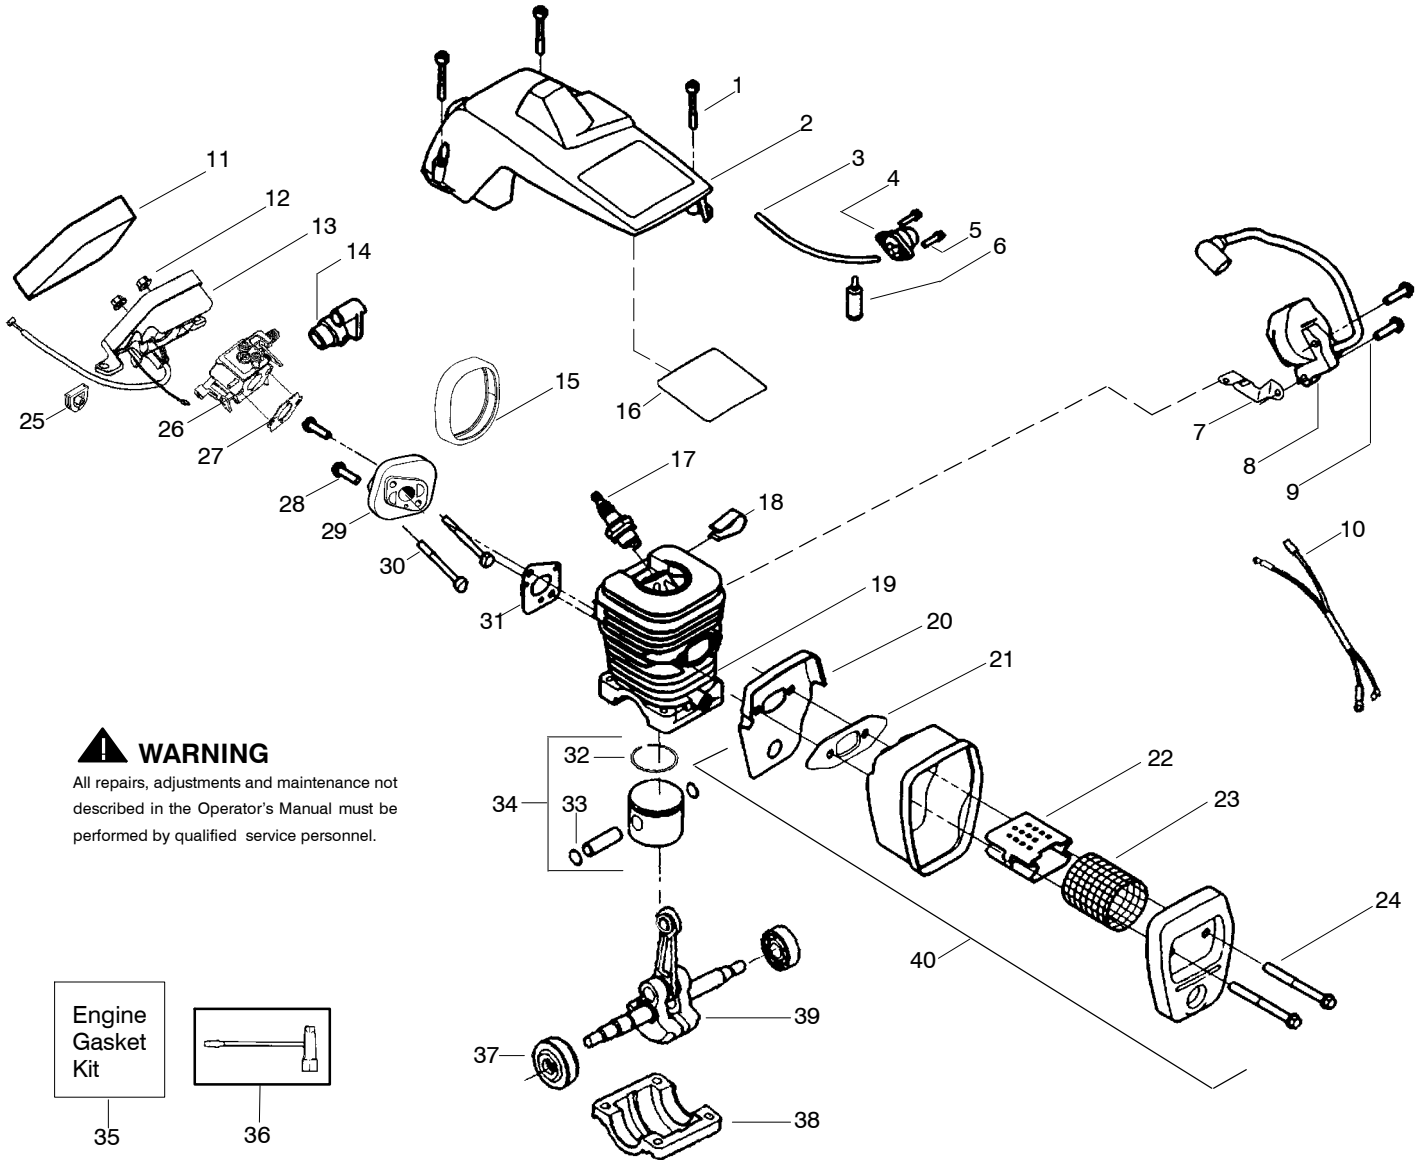

⚠ WARNING

All repairs, adjustments and maintenance not described in the Operator's Manual must be performed by qualified service personnel.

Engine Gasket Kit

35

36

Ref.	Part No.	Description	Ref.	Part No.	Description	Ref.	Part No.	Description
1.	530016153	Screw	19.	530012552	Cylinder	35.	530069608	Kit-Engine Gasket (Incl. 21, 27 & 31)
2.	530056914	Assy-Cylinder Shield (includes # 16)	20.	530049870	Backplate-Muffler	36.	530031135	Scrench
3.	530069247	Kit-Fuel Line (Small)	21.	530069608	Gasket-Muffler(kit)	37.	530056363	Assy-Seal & Bearing
4.	530071835	Kit-Air Purge (incl. #5)	22.	530037813	Diffuser-Muffler	38.	530037935	Cap-Crankcase
5.	530015780	Screw	23.	530036103	Screen-Spark	39.	530047062	Assy-Crankshaft
6.	530095646	Assy-Fuel Pick-up	24.	530016132	Bolt-Muffler	40.	530047207	Assy-Muffler (Incl. 20,21,22,23,24)
7.	530047442	Strap-Ground	25.	530047631	Grommet-Throttle Cable			Not Shown
8.	530039167	Ignition Module	26.	---	Kit-Carburetor			
9.	530015814	Screw		530071820	Zama (W-20)			
10.	530057475	Assy-Wire Harness		530071821	Walbro (WT-662)			
11.	530037793	Foam-Air Filter	27.	530069608	Gasket-Carb. (kit)			
12.	530016101	Nut	28.	530016386	Screw			
13.	530057702	Assy-Air Box	29.	530049700	Carb. Adapter			Manuals (Euro 1)
14.	530035526	Grommet-Carb Adjust	30.	530016187	Screw		545154161	(Russian)
15.	530054144	Seal-Carb Adapter	31.	530069608	Gasket-Adaptor(kit)		545154162	Decal-Warning
16.	530055698	Reflector-Heat	32.	530038729	Ring-Piston		545003001	
17.	952030150	Spark Plug (RCJ-7Y)	33.	530015697	Retainer-Piston Pin			
18.	530016136	Clip-High Tension Lead	34.	530069719	Kit-Piston (Incl. 32,33)			

✓ = NEW PART NUMBER FOR THIS IPL

* = REFER TO THE SERVICE REFERENCE INDICATED FOR MORE INFORMATION. (LOCATED AT END OF IPL)